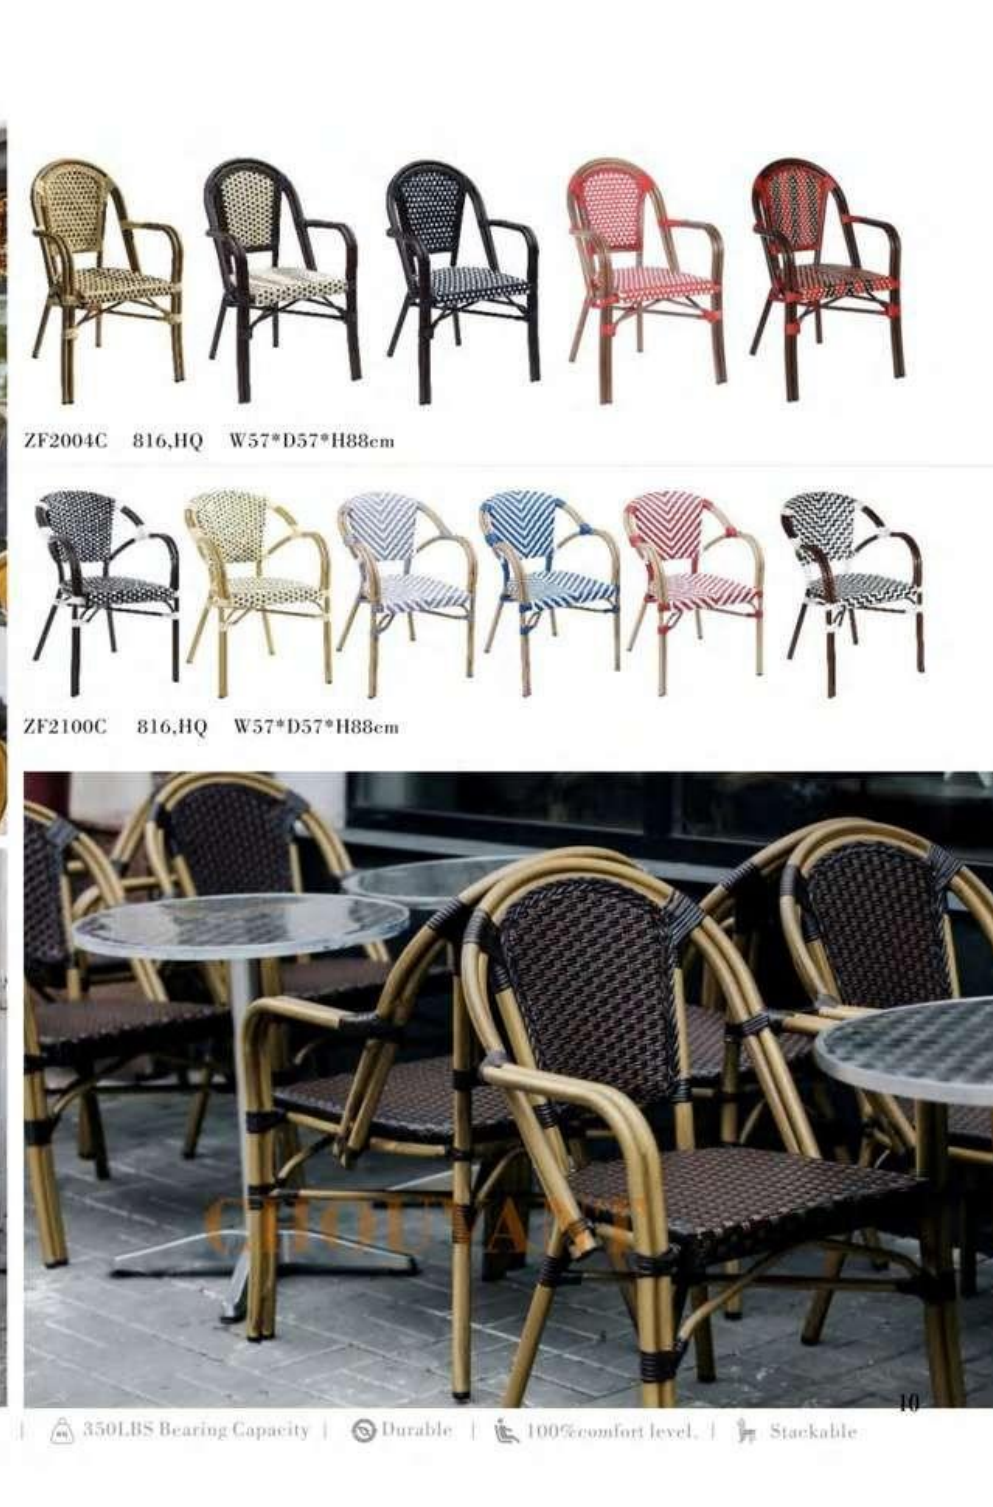

French bistro chair ●●●

ZF2000C  
816,HQ  
W57\*60\*82cm

ZF2119C  
816,HQ  
W56\*D60\*H83cm

ZF2116C  
680,HQ  
W56\*D59\*H85cm

ZF2049C  
816,HQ  
W57\*D57\*H83cm

French bistro chair ●●●

ZF2003C  
1020,HQ  
W46\*D57\*H85cm

Shopping experience ★★★★★ | Factory in Foshan | Eco-friendly aluminum | 350LBS Bearing Capacity | Durable | 100%comfort level | Stackable

French bistro chair ●●●

ZF2002C  
1020.HQ  
W46\*D55\*H89cm

ZF2043C  
1020.HQ  
W43\*D58\*H91.5cm

ZF2035C  
1020.HQ  
W45\*D58\*H90cm

French bistro chair ●●●

ZF2004C 816,HQ W57\*D57\*H88cm

ZF2100C 816,HQ W57\*D57\*H88cm

French bistro chair ●●●

ZF2050C 816.HQ W56\*D61\*H88cm

French bistro chair ●●●

ZF2006C 816,HQ W57\*D58\*H85cm