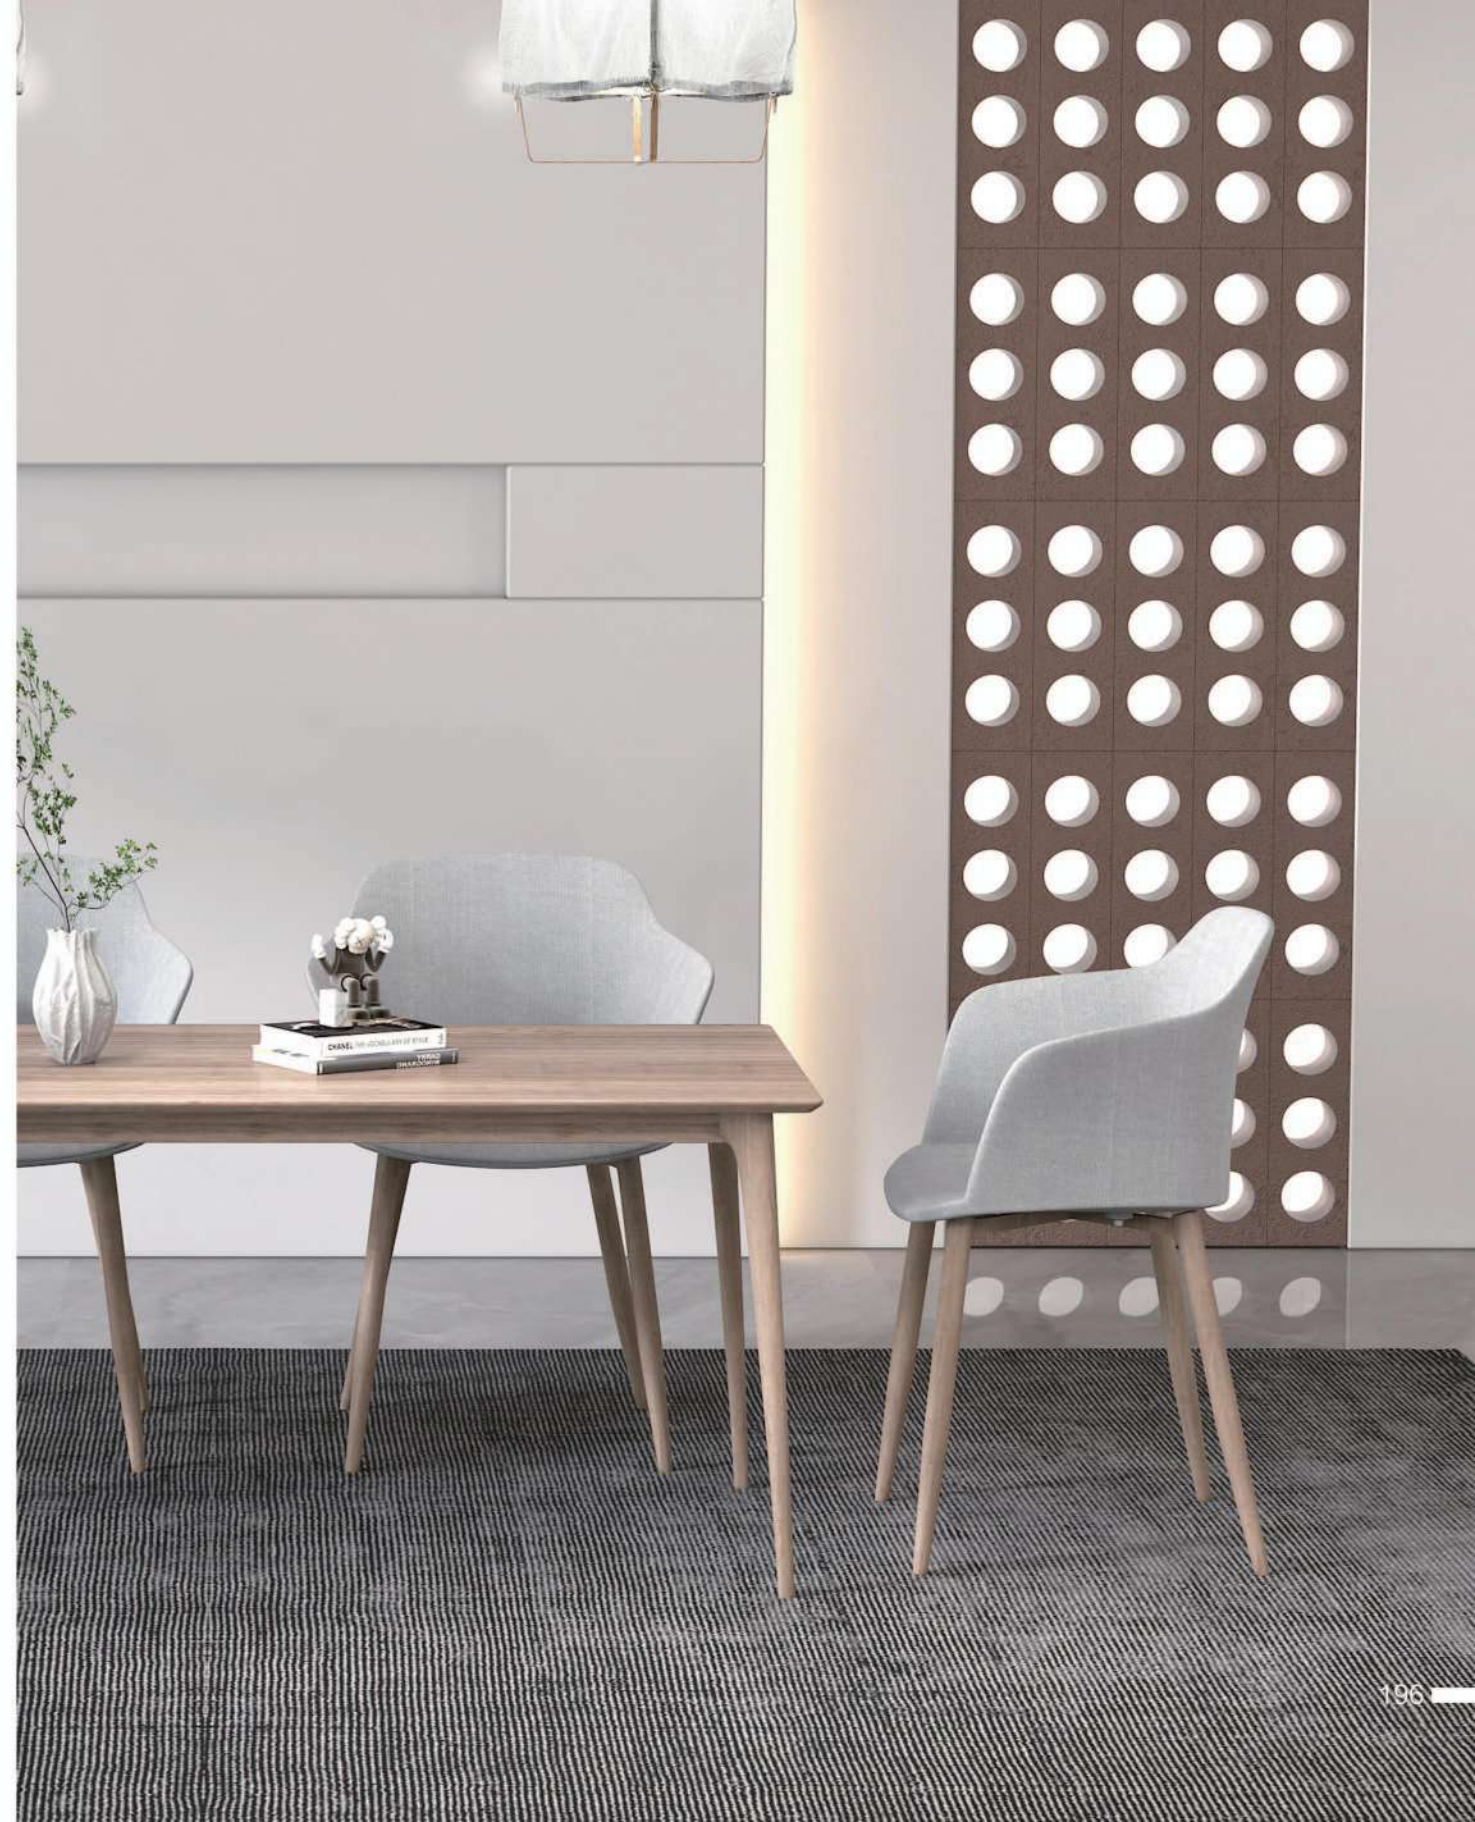

### Chair

ITEM# : F802-F1  
W59.5 x D57.5 x H80.5 x SH47cm

Recommended Colors:

Fabric Colors:

Their soft seating and exquisite details offer a comfortable and elegant dining experience.