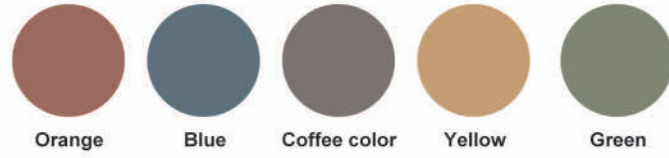

Chair  
Stoolbar  
Lounge  
Sofa

**Recommended Colors:**

**Chair**

ITEM# : 1808  
W59 x D56 x H82 x SH45.5cm

**Chair**

ITEM# : 1830  
W56 x D56.5 x H82.5 x SH45.5cm

**Recommended Colors:**

Discover the convenience of our stackable plastic chairs, ideal for saving space and accommodating guests at a moment's notice. With their ergonomic design and easy-to-clean material, they're a practical choice for any outdoor gathering.

Chair  
Stoolbar  
Lounge  
Sofa

**Recommended Colors:**

**Chair**

ITEM# : 1831  
W55 x D56.5 x H80.5 x SH45cm

**Chair**

ITEM# : 1831-1  
W47 x D56.5 x H80.5 x SH45cm

**Recommended Colors:**

Transform your outdoor space into a stylish oasis with our chic plastic chairs. Available in a variety of vibrant colors and contemporary designs, they add a pop of personality to any backyard or poolside setting.