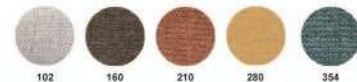

### Chair

ITEM#: F880  
W46 x D53.5 x H73.5 x SH46.5cm

Recommended Colors:

Fabric Colors:

In our upholstered dining chairs, every detail speaks of the designer's craftsmanship and pursuit of beauty.

**Chair**