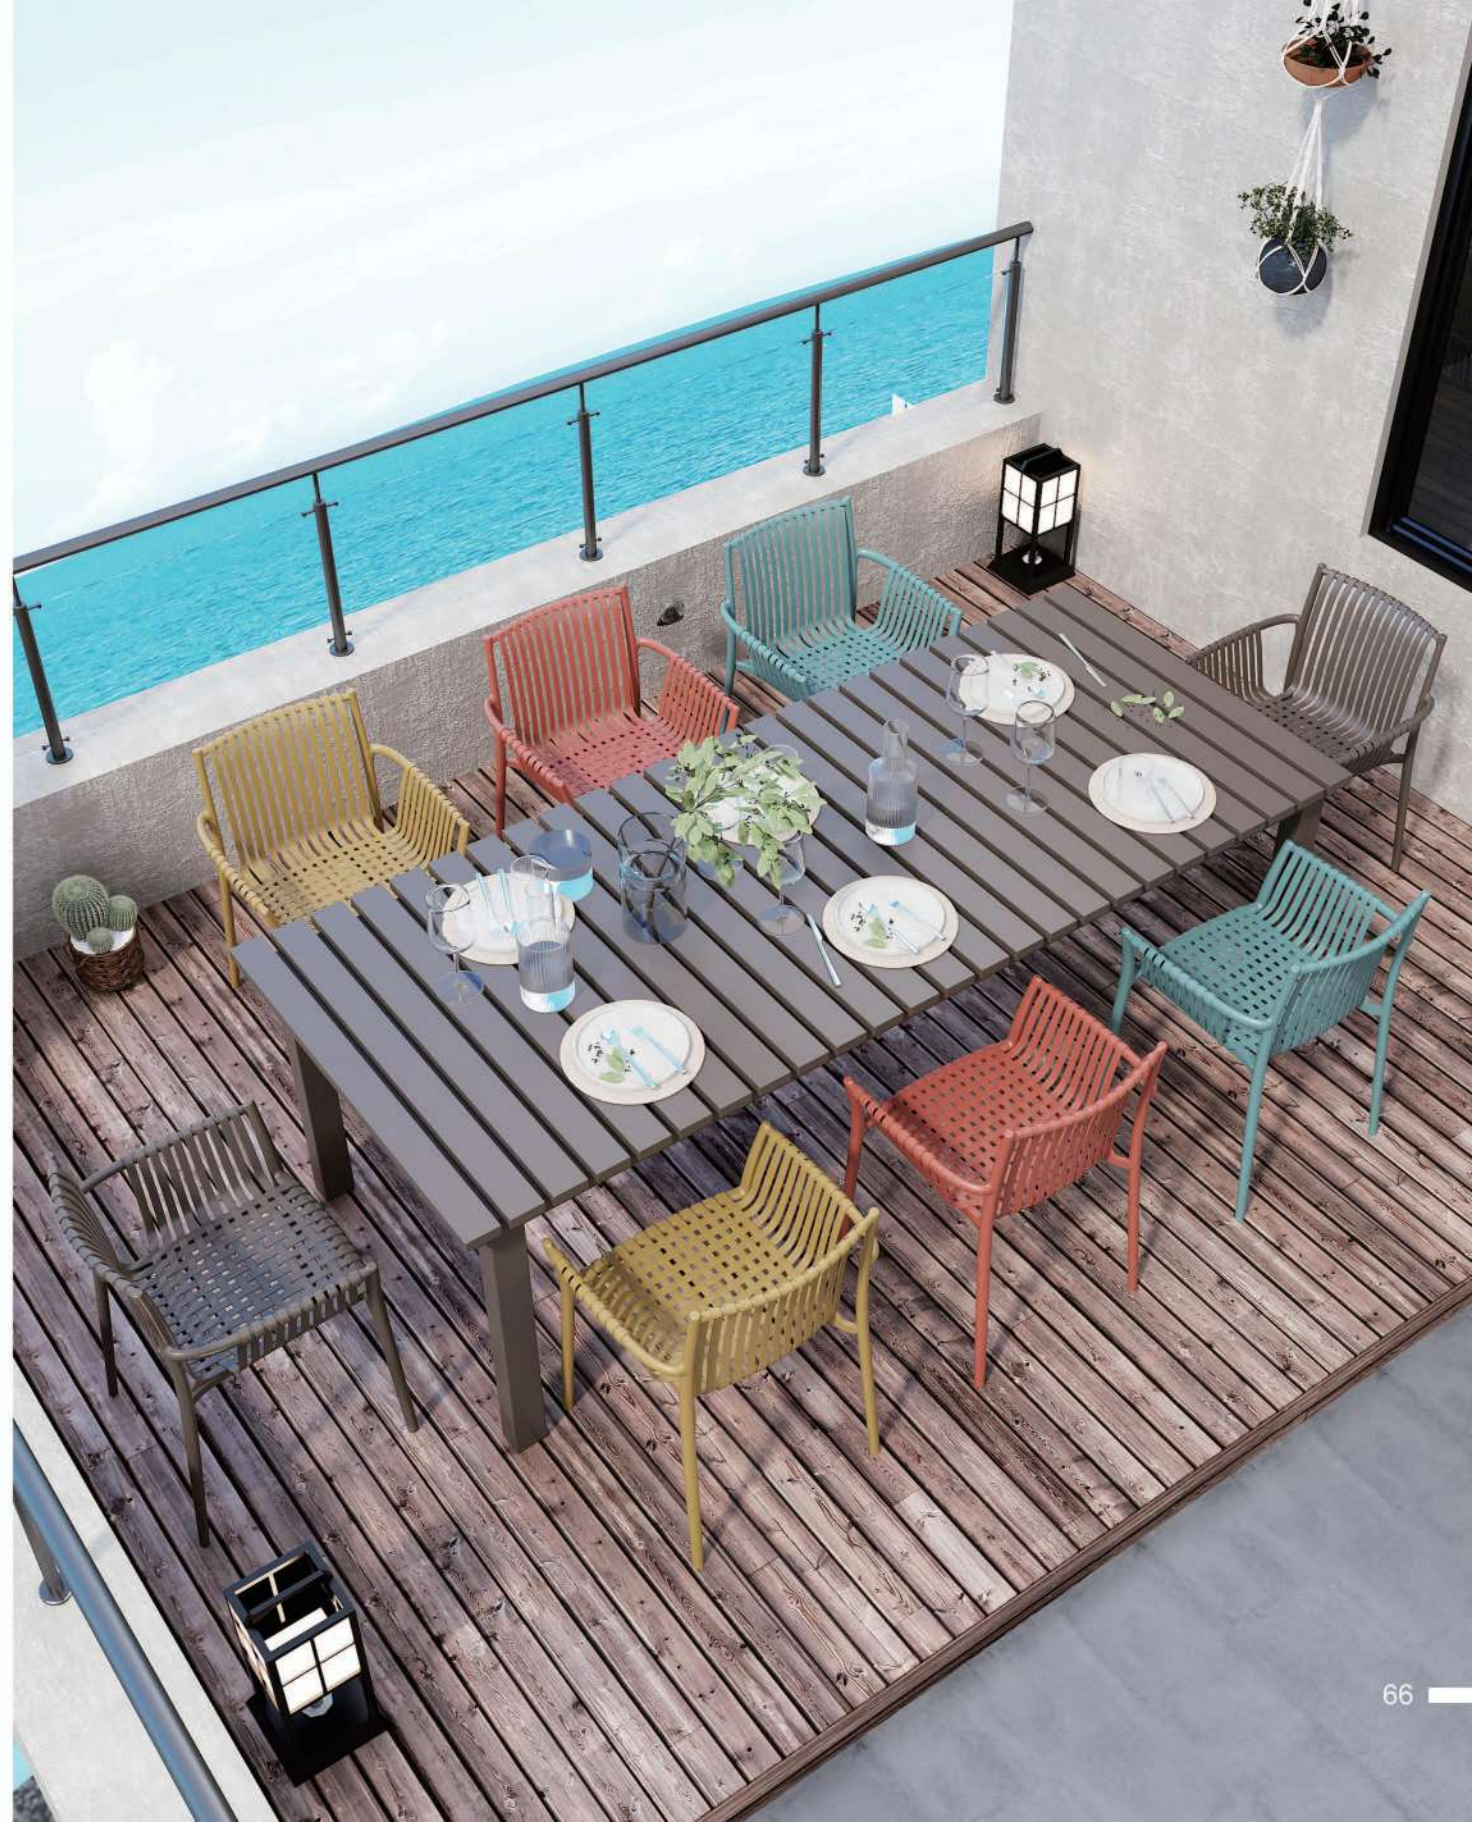

## tea table

ITEM# : T-89  
ø50 x H40cm

Recommended Colors:

Embrace the outdoors with our range of lightweight and weather-resistant plastic chairs. Whether you're hosting a barbecue or enjoying a quiet moment in the sun, our chairs provide the perfect blend of comfort and functionality.

Chair  
Stoolbar  
Lounge  
Sofa

**Recommended Colors:**

**Chair**

ITEM# : 1808  
W59 x D56 x H82 x SH45.5cm

**Chair**

ITEM# : 1830  
W56 x D56.5 x H82.5 x SH45.5cm

**Recommended Colors:**

Discover the convenience of our stackable plastic chairs, ideal for saving space and accommodating guests at a moment's notice. With their ergonomic design and easy-to-clean material, they're a practical choice for any outdoor gathering.

Chair  
Stoolbar  
Lounge  
Sofa

**Recommended Colors:**

**Chair**

ITEM# : 1831  
W55 x D56.5 x H80.5 x SH45cm

**Chair**

ITEM# : 1831-1  
W47 x D56.5 x H80.5 x SH45cm

**Recommended Colors:**

Transform your outdoor space into a stylish oasis with our chic plastic chairs. Available in a variety of vibrant colors and contemporary designs, they add a pop of personality to any backyard or poolside setting.