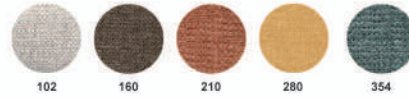

## Sofa

ITEM# : F852  
W97 x D74 x H67 x SH39.5cm

Recommended Colors:

Fabric Colors: