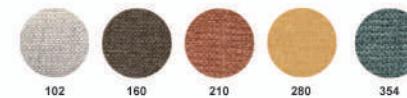

Fabric Colors: