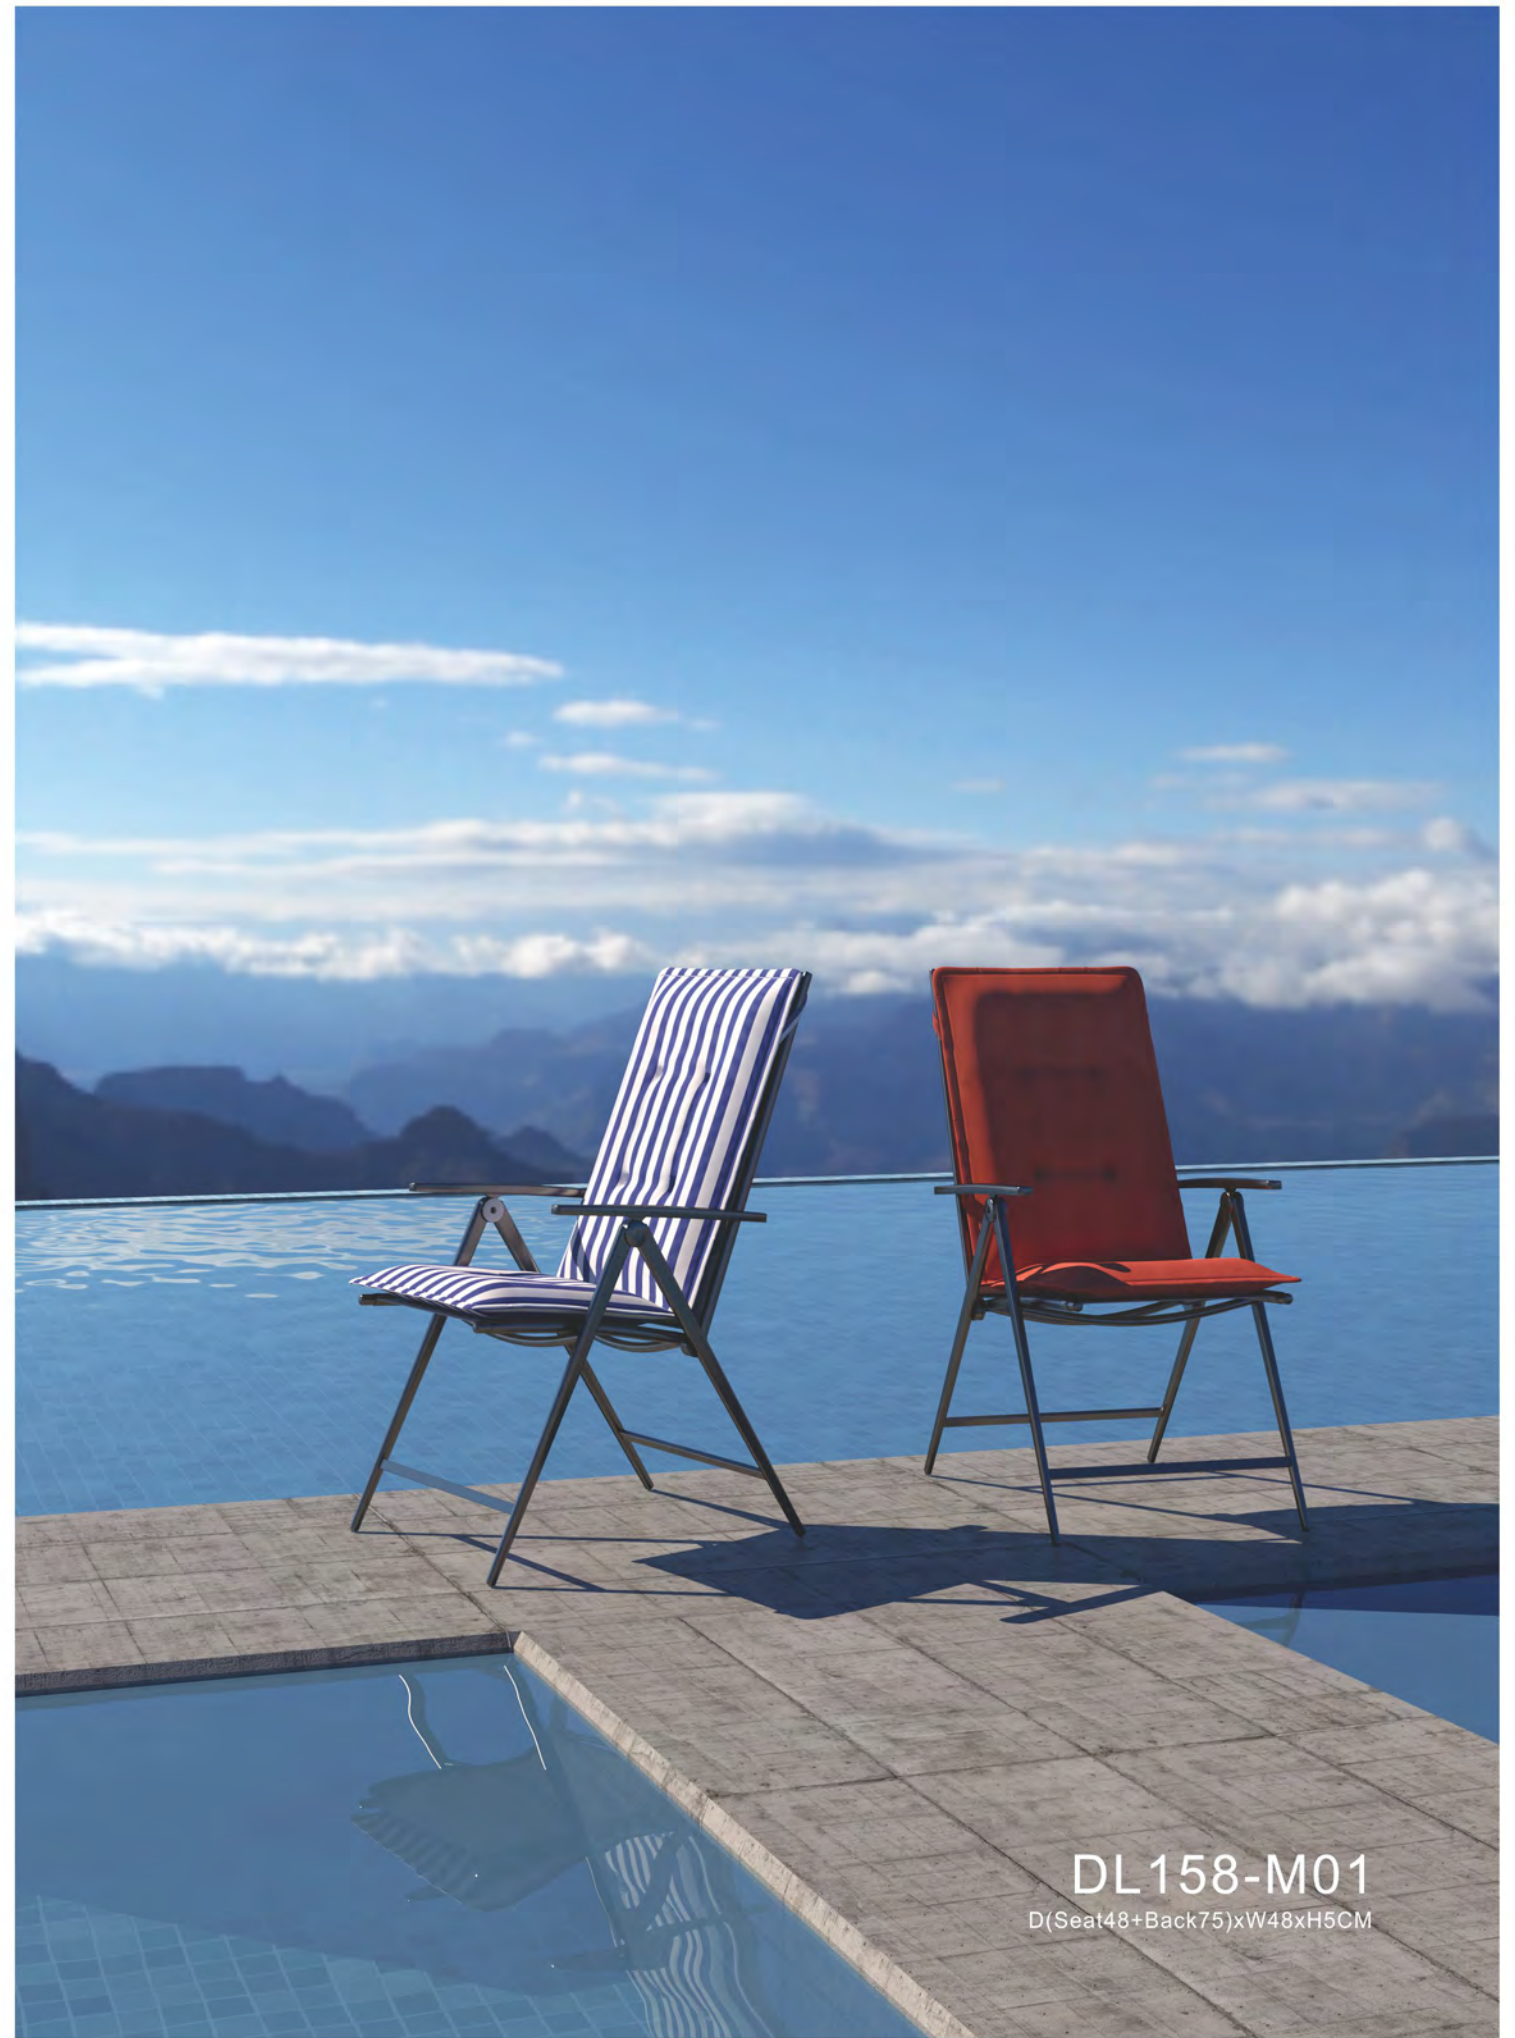

DL158-M01
D(Seat48+Back75)xW48xH5CM