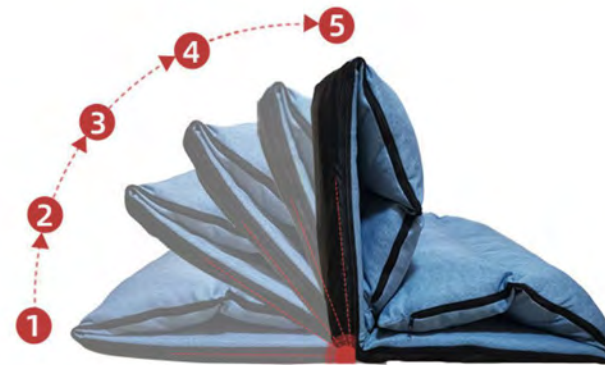

DL180-M01

MFL-017

10. D(Seat48+Back67)xW47xH3CM
11. D(Seat62.5+Back46)xW47xH5CM

Bay window pad

Bay window pad

Baby crawling pad

Student dormitory folding mat

LAZY SOFA

MODEL:DB-11
SIZE: 59.5×62.5×27cm

MODEL:DD-10
SIZE: 48×58×20cm\Ø15×60cm

MODEL:SF-67
SIZE: 115×142cm

MODEL:DD-11
SIZE: 85×171×5/6.5cm

MODEL:SF-66
SIZE: 227×65.5cm

MODEL:DB-10
SIZE: 140×122×102cm

MODEL:SF-66

MODEL:SF-67

MODEL:DD-11

Lazy sofa with EPP or EPS filling inside

LAZY SOFA

MODEL:NGB-4
SIZE: ϕ 90x45/ ϕ 77x40/ ϕ 63x31cm

MODEL:DB-9
SIZE: 100.5x100x90cm

MODEL:DB-1
SIZE: ϕ Top16/Bottom ϕ 100x122cm

MODEL:DD-9
SIZE: 125x90xFront36xBack85cm