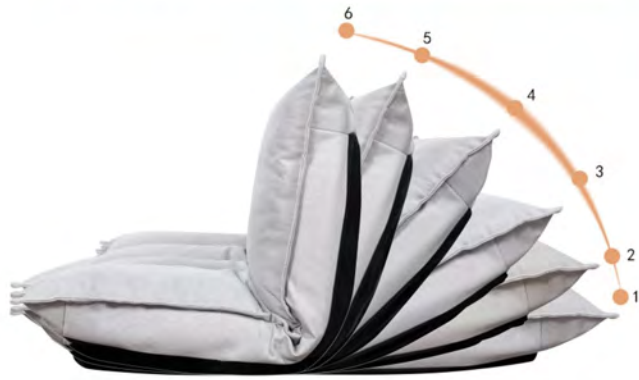

MODEL:DB-11
SIZE: 59.5×62.5×27cm

MODEL:DD-10
SIZE: 48×58×20cm\Ø15×60cm

MODEL:SF-67
SIZE: 115×142cm

MODEL:DD-11
SIZE: 85×171×5/6.5cm

MODEL:SF-66
SIZE: 227×65.5cm

MODEL:DB-10
SIZE: 140×122×102cm

MODEL:SF-66

MODEL:SF-67

MODEL:DD-11

Lazy sofa with EPP or EPS filling inside

LAZY SOFA

MODEL:NGB-4
SIZE: ϕ 90x45/ ϕ 77x40/ ϕ 63x31cm

MODEL:DB-9
SIZE: 100.5x100x90cm

MODEL:DB-1
SIZE: ϕ Top16/Bottom ϕ 100x122cm

MODEL:DD-9
SIZE: 125x90xFront36xBack85cm